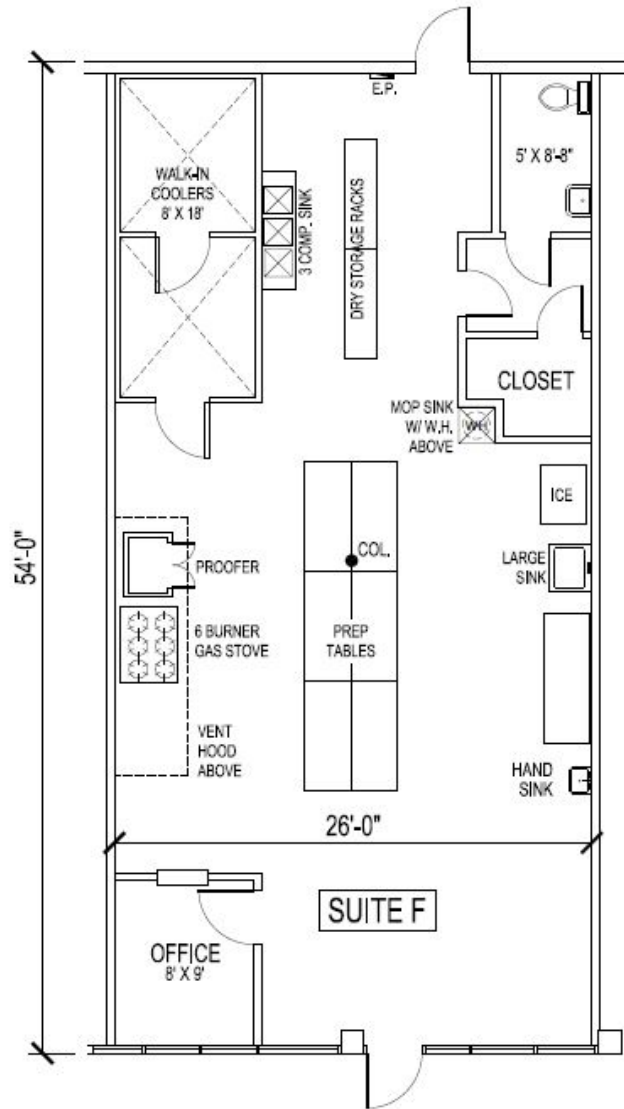

1 SUITE A EXISTING PLAN 2,155 SQ. FT. APPROX.
3/16" = 1'-0"

SUITE F - 1,530 S.F.
11411 N. CENTRAL EXPY.
DALLAS, TEXAS

SUITE K - 1,435 S.F.
11411 N. CENTRAL EXPY.
DALLAS, TEXAS