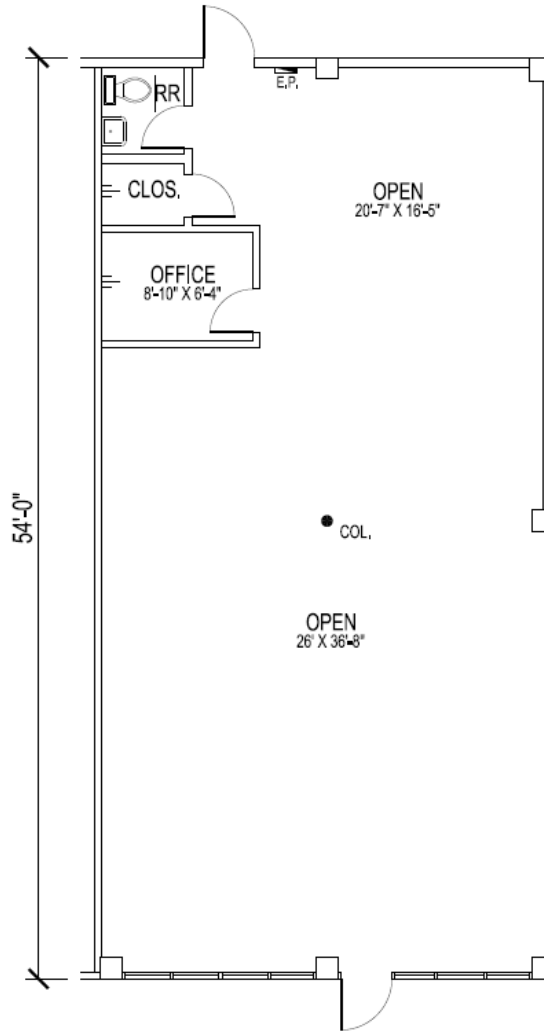

1 SUITE A EXISTING PLAN 2,155 SQ. FT. APPROX.
3/16" = 1'-0"

SUITE F - 1,530 S.F.
11411 N. CENTRAL EXPY.
DALLAS, TEXAS

SUITE K - 1,435 S.F.
11411 N. CENTRAL EXPY.
DALLAS, TEXAS